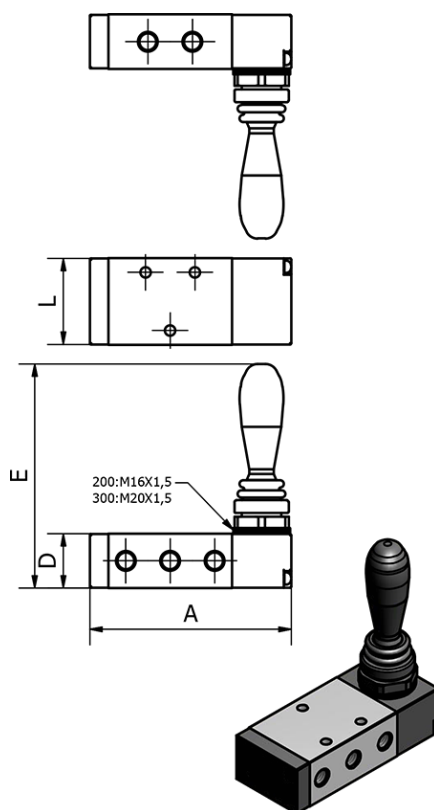

Data Sheet

Article number: 584H31008G

Description: Hand lever valve, type 4H310-08-G
port 10 - 5/2,

Measures

A	= 101
D	= 27
E	= 93.5
L	= 40
Port	= G1/4"
Port exit	= G1/4"
Port supply and blowdown	= G1/4"